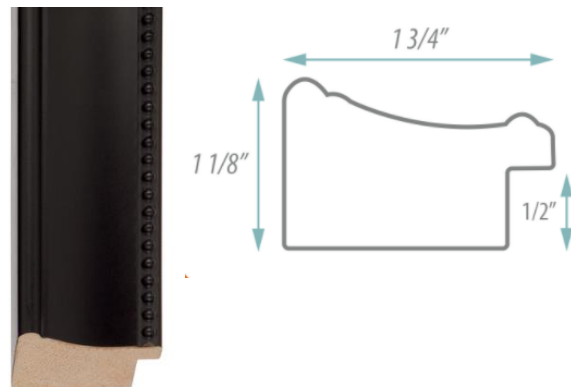

SPECIFICATION SHEET

FRAMED MIRROR

MODEL#: FM 79670-18X30

FRAMED MIRRORS COLLECTION

FEATURES:

- ONE 18X30" HIGH RESOLUTION SILVER PLATE GLASS MIRROR SIZE W/ DECORATIVE FRAME.
- "WALL HUGGER" HANGER FOR MOUNTING INCLUDED.
- STANDARD MOUNTING STYLE IS VERTICAL. FOR HORIZONTAL, PLEASE SPECIFY WHEN ORDERING.
- PACKED IN FOUR WALL (FOLDED DOUBLE WALL) CORRUGATION.
- STYLE: MODERN
- COLOR: BLACK
- FINISH: MATTE

MIRROR FINISHES:

- FLAT POLISHED EDGE
- BEVELED EDGE

OVERALL SIZE DIMENSION: 21 1/2" WIDE X 33 1/2" HIGH X 1 1/8" DEEP